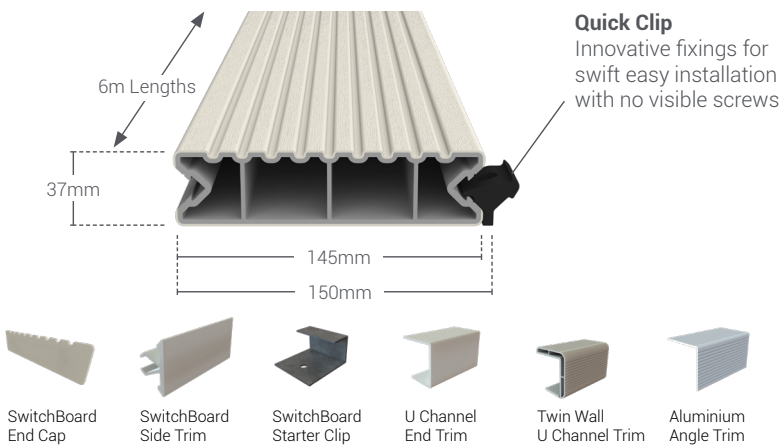

Low maintenance, anti-slip PVCu decking from Liniar

Enjoy maximum relaxation and less time looking after your garden, with SwitchBoard composite decking. Choose from 7 contemporary nature-inspired colours and two different surface options – or mix and match.

Quick to install and UV stable, SwitchBoard was developed using the latest technology by a British company manufacturing decking since 1999. It's made from a combination of PVCu polymers, making it strong, durable and recyclable – outperforming traditional timber decking and helping to reduce deforestation.

SYSTEM COMPONENTS