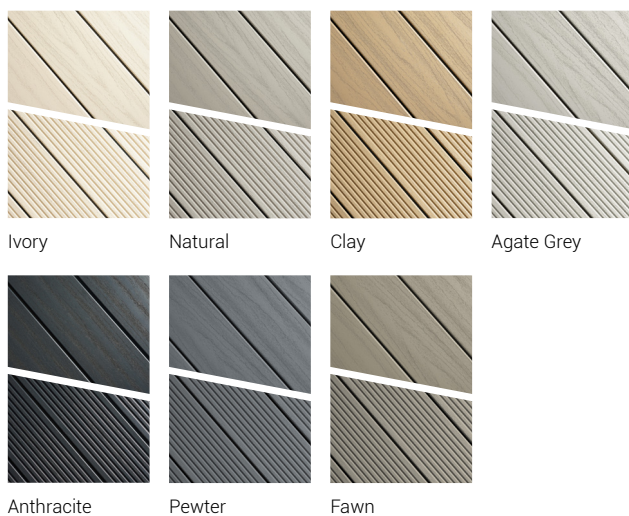

## Low maintenance, anti-slip PVCu decking from Liniar

Enjoy maximum relaxation and less time looking after your garden, with SwitchBoard composite decking. Choose from 7 contemporary nature-inspired colours and two different surface options – or mix and match.

### COLOUR OPTIONS